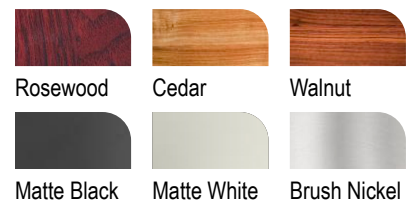

## ORDERING INFORMATION

Series	Size	Housing Finish	Blades	Blades Finish	Light Source	Mounting	Controls
REV	52						

Series	Size	Housing Finish	Blades	Blades Finish	Light Source	Mounting	Controls
REV	52 - 52"	<b>MW</b> - Matte White <b>MB</b> - Matte Black <b>BZ</b> - Bronze <b>OB</b> - Oil Rubbed Bronze <b>SN</b> - Satin Nickel <b>BN</b> - Brushed Nickel	<b>3</b> - 3 Blades <b>4</b> - 4 Blades <b>5</b> - 5 Blades	<b>RW</b> - Rosewood <b>CD</b> - Cedar <b>WN</b> - Walnut <b>MB</b> - Matte Black <b>MW</b> - Matte White <b>BN</b> - Brushed Nickel	<b>18MCCT</b> - 18W (2700K/ 3000K/ 4000K) <b>NL</b> - No Light	<b>PM</b> - Pendant Mount <b>SM</b> - Surface Mount	<b>WC</b> - Wall Control <b>RC</b> - Remote Control