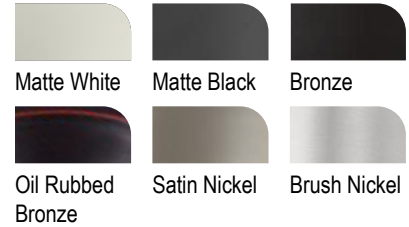

HOUSING FINISH